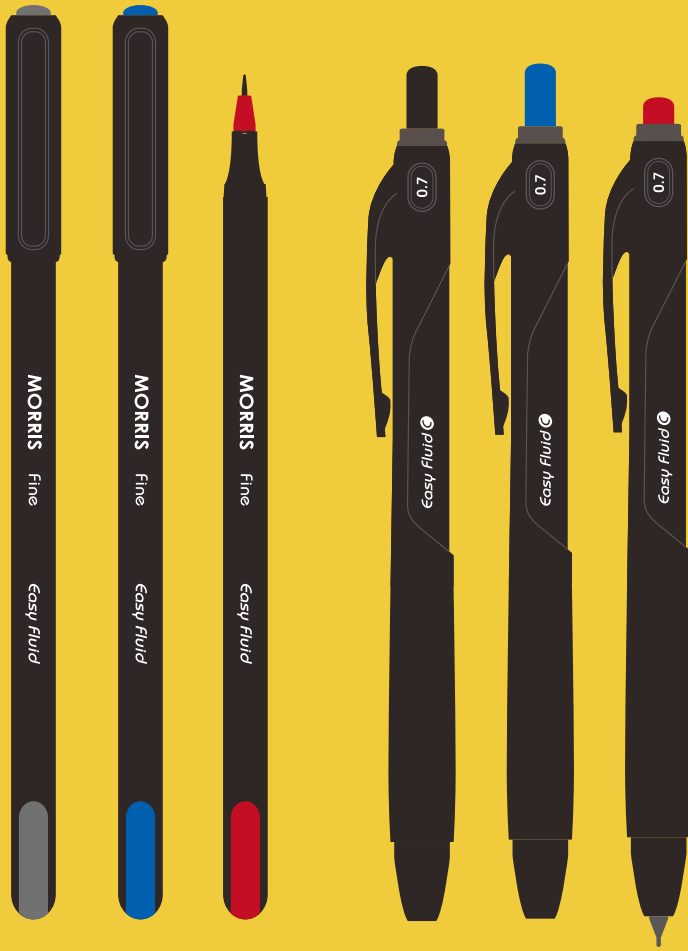

Among the BAMBOO lineups made with bamboo's appearance motif, BAMBOO BRUSH, which was developed as a suitable product for drawing for experts and person doing with hobby, can be used on both sides, so that a hard and thin nip is applied on one side and an elastic nylon nip is applied on the other to enable both drawing and coloring. It includes a 'blender' designed to control contrast and other colors consists of 21 colors. Two products are also on sale, the PRIMARY SET is based in dark primary color and the Mild SET is based in mild color. Let's express my emotions and thoughts with a Morris Bamboo brush.

컬러로 표현하는 나만의 세상,

BAMBOO BRUSH

21
COLORS 21가지의
다양한 컬러

 뭉개지지 않고
부드러운 나일론팁

 트윈브러쉬로 붓펜과
사인펜을 동시에

Easy Fluid

#03 모리스만의 펄기감, 슬림하고 심플하게 즐긴다!

평범한 볼펜은 가래 타 제품을 사용하면서 잘 나오지 않고, 잉크가 묻어나고 하는 등의 스트레스를 받았던 기억이 소비자들에게는 흔한 기억일 것이다. 모리스의 EASYFLUID 볼펜은 슈퍼 하이브리드 잉크를 함유한 nib을 사용하여 더욱 더 부드럽게 사용이 가능한 제품이다. 현재는 캡 타입 제품과 클릭 타입의 제품이 운영 중이며, 이 두 제품은 흑색 무광바디의 군더더기 없는 디자인을 사용하여 가성비와 디자인을 동시에 잡았다.

Let the normal pen go! The memories of stress such as not coming out well and ink stains while using other products may be common memories for consumers. Morris' EASY FLUID ballpoint pen is a product that can be used more smoothly using nibs containing super hybrid ink. Currently, cap-type and click-type products are in operation, and these two products use the simple design of a black-grown matte body to capture cost-effectiveness and design at the same time.